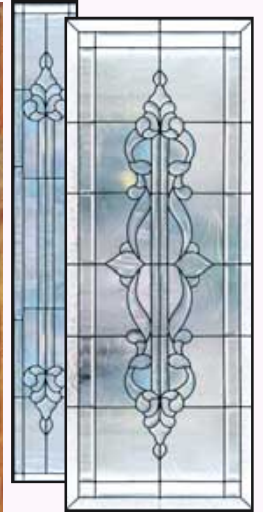

Shown in Maple

CI-20112-JF Jacob Door with Single Sidelite  
AM-60 Glass

AM-61 Glass

Jacob Door is also available with AM-61 Glass and Sidelite.

Shown in Select Alder

Close up of J Panel with Renaissance Molding

**Options:** Available in single slab, single pre-hung or double pre-hung doors. Single or double pre-hung doors available with one or two full glass sidelites

**Size:** The Crystal Impression Series Doors are available in 36" x 80" size only.

AM-59 Glass

Isaac Door is also available with AM-59 Glass and Sidelite.

# Crystal Impressions

Shown in Oak

**AM 66 Glass.**

Christopher Door is also available with AM-66 Glass.

**CI-23112-JM Christopher Door with Single Sidelite AM-67 Glass & AM-10 Sidelite**

Shown in Select Alder