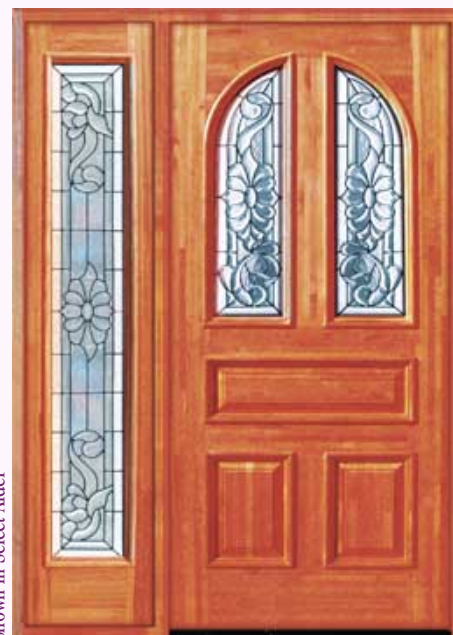

**Options:** Available in single slab, single pre-hung or double pre-hung doors. Single or double pre-hung doors available with one or two full glass sidelites

**Size:** The Crystal Impression Series Doors are available in 36" x 80" size only.

All AutumnWOOD doors are handcrafted to ensure sturdiness and stability in any climate throughout the country. Our solid wood doors are constructed in a butcher block fashion which releases the natural stress of the wood to prevent warping.

Shown in Oak

**AM-50 Glass**

Jason Door is also available with AM-50 Glass and Sidelite.

**CI-20501-JJ Jason Door with Single Sidelite AM-51 Glass**

Shown in Select Alder

**AM-53 Glass**

Mike Door is also available with AM-53 Glass and Sidelite.