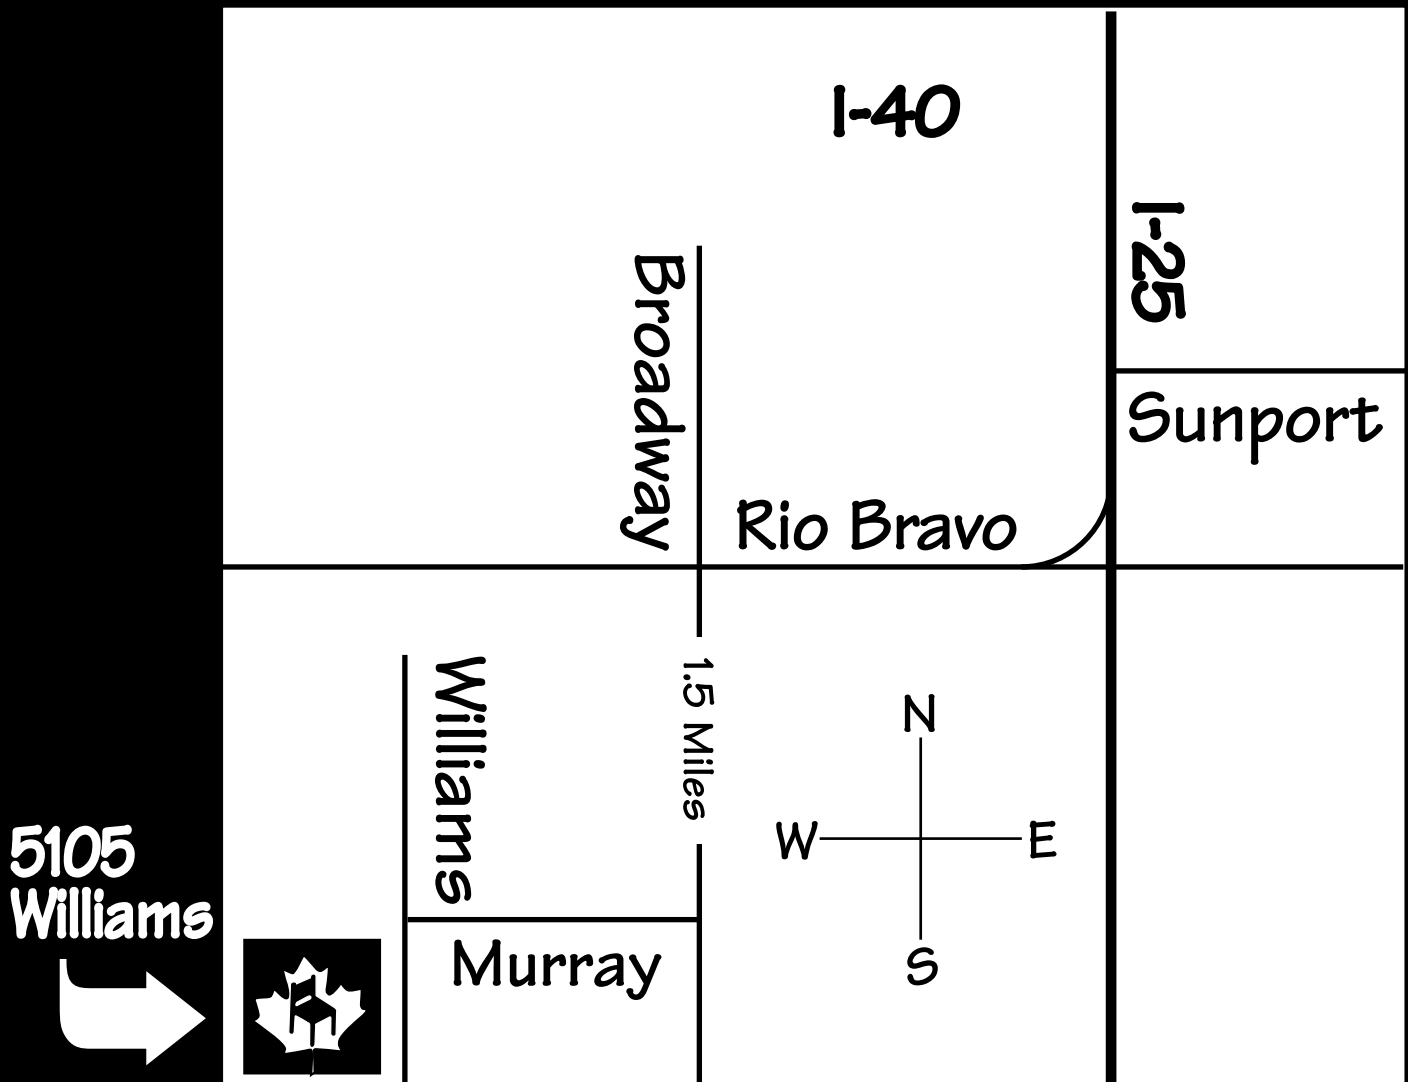

AutumnWOOD®

H A N D C R A F T E D
D O O R S & F U R N I T U R E

From I-25, go south one exit past the Sunport exit to Rio Bravo
Go west to the first light and turn left onto Broadway
At approximately 1.5 miles, look for some construction cranes on your right,
turn right onto Murray
Murray dead ends into our parking lot.

VISIT OUR FACTORY SHOWROOM

5105 Williams SE • 873-1432